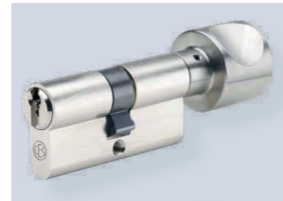

A thick nickel, silver key. With a very robust feeling, matching the strength of the MHB profiles.

■ **Extra security**

All Euro cylinders feature a 5-pin system unique to the project and a hardened steel pin for anti-drill safety. A switch system ensures that the builder/construction key stops working after the use of the end client's key.

■ **Key or Thumb-turn for the interior**

Use a keyed cylinder or a thumb-turn of choice. MHB makes unique designs available for the thumb-turn as well. Antipanic and motorized locks are designed with a freewheel.

Cylinder Options

Double cylinder keyed
8710F

Single cylinder keyed
8710½F

Double cylinder thumb-turn
8715F

Single cylinder thumb-turn
802½/3

Thumb Turn Options

For outswing (partial) lock mullion doors, ET is the only applied type. For inswing doors and (floating) lock case outswing doors, various design options are possible.

An MHB engineer can check the swing circle for collisions.

Type ET -
Standard use on outswing lock mullion doors

Type CT/UK
Oval with grip

Type CR
Classic option

Type H
Round with grip

Type E
Tapered

Type F
Small round