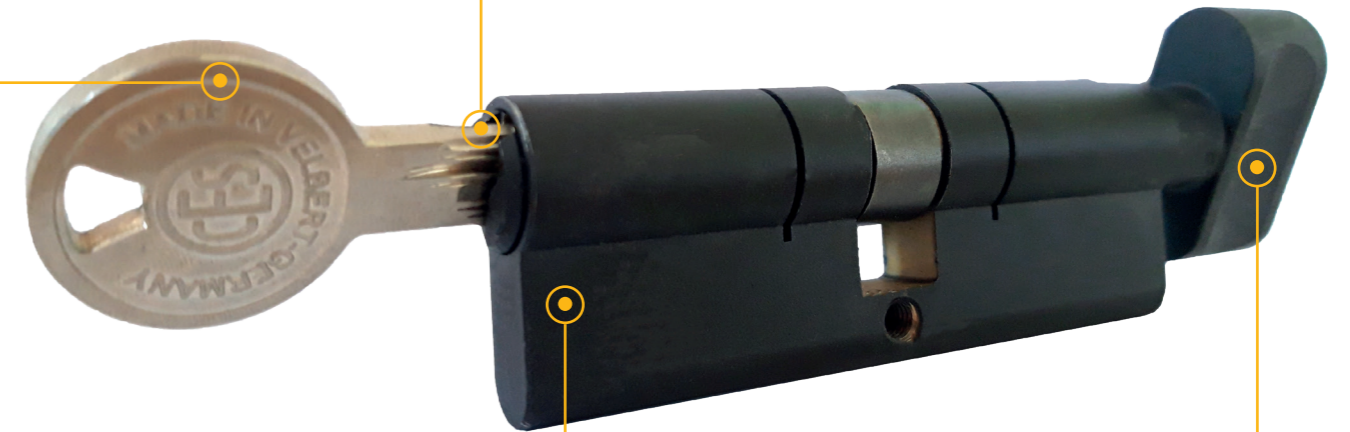

- Every cylinder is constructed of heavy-duty, drill-secure brass.
- The end-client cylinder is pre-installed and comes with end-client keys.
- A multitude of unicolor and bicolor options are available to closely match any frame or hardware color and design.
- All keys are made of thick, robust nickel silver and feature an MHB design.
- Users can select from a variety of thumb-turn designs in colors matched to cylinders outside of the standard ET design.
- Switch systems include universal builder/construction keys.
- Anti-panic and motorized locks 5-pin with freewheel function.

Features

■ MHB Euro Cylinder

Available in many colors. Unicolor or bicolor.
Heavy duty brass, drill secure.
Ø17mm, 5-pin with Freewheel function.

■ Heavy duty key

Heavy duty nickel silver with MHB design.
Supplied with Builder's and end-client's key.

Switch function

With MHB Euro cylinders, you no longer have to replace all cylinders before presenting the project to the end client. The switch function ensures that contractors and sub-contractors can use temporary builder/construction keys during all phases of construction. After the completion of a project, end-client keys make all builder/construction keys invalid.

A thick nickel, silver key. With a very robust feeling, matching the strength of the MHB profiles.

■ **Extra security**

All Euro cylinders feature a 5-pin system unique to the project and a hardened steel pin for anti-drill safety. A switch system ensures that the builder/construction key stops working after the use of the end client's key.